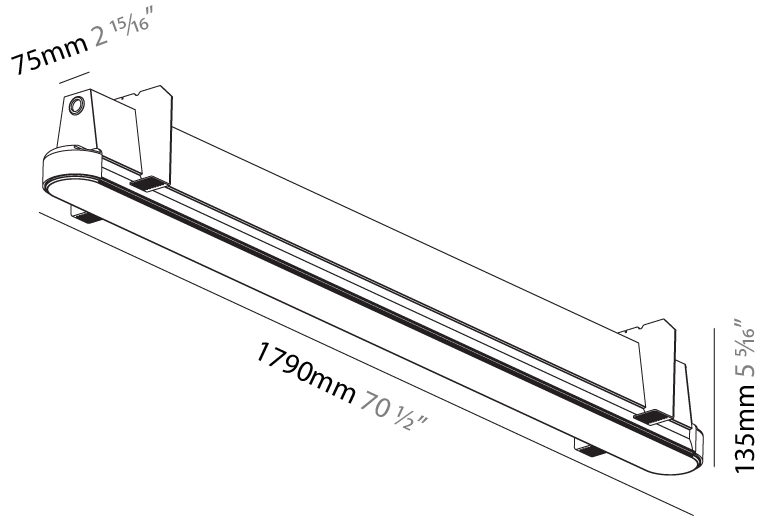

PHYSICAL

Shape: Oblong
Length (mm): 1790
Length (in): 70 1/2
Width (mm): 75
Width (in): 2 15/16
Height (mm): 135
Height (in): 5 5/16
Ceiling Thickness (mm): 10 / 12.5 / 15
Ceiling Thickness (in): 3/8 or 1/2 or 9/16
Min. Recessing Depth (mm): 170
Min. Recessing Depth (in): 6 11/16
Light Distribution: Direct
Weight (kg): 7.141
Weight (lbs): 15.71
Installation Requirement: Ceiling Thickness: 10mm / 12mm / 15mm
Diffuser: PMMA - Opal
Fixture Finish: SSR / BKV / CWI / CRY / HAB / UFT / ITA / RUA / FTG / MYG / LOD / PUS / FRO / FUP / KIA / POP / BLS / SPG / MEY / GOH / GUM / CHC / COM / ABZ / JAG / OBR / MOS / ROR
Fixture Material: Aluminum
Cut-out Measurements: 1808mm / 71 3/16" x 92mm / 3 5/8"
Upon Request: Unique Sizes Unique Ceiling Thickness

ELECTRICAL

Lamp Type: LED (Zhaga Standard)
Input Wattage (W): 30.4
Total Output Wattage (W): 24 / 19.2 (3500K)
Dimming: 0-10V Dimming / Phase Dimming (120Vac Only)
Driver Included: Yes
Driver Location: Integrated
Driver Type: Constant Current - 120 / 277Vac
Driver Class: Class 2
Input Voltage (V): 120 - 277
Constant Current (MA): 350 / 600 (3500K)

LED

Color Temperature (°K): 3000 / 3500 / 4000
Max. Delivered Lumen (lm): 2050 / 2127 / 2170
CRI: >90 CRI
Lamp Life (hrs): 50000
Upon Request: Special Color Temperature RGB-W Tunable White CRI (no minimum qty) price increase + longer lead time

OPTICAL

RATINGS AND CERTIFICATIONS

Certified By: Certified for North American Standards
IP rating: IP20