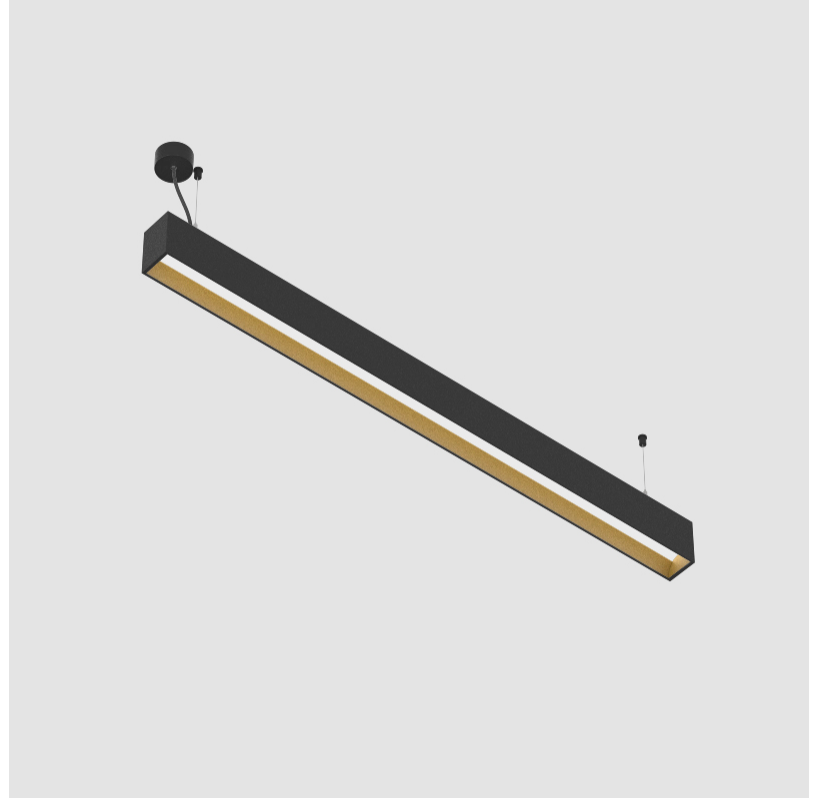

GENERAL

Series: Groove
Subseries: Groove Square
Brand: Prolight
Division: Architectural
Mounting Type: Suspension
Mounting Location: Ceiling
Subcategory: Profile

PHYSICAL

Shape: Rectangle
Length (mm): 1455
Length (in): 57 5/16
Width (mm): 80
Width (in): 3 1/8
Height (mm): 120
Height (in): 4 3/4
Max. Overall Height (mm): 2120
Max. Overall Height (in): 83 7/16
Light Distribution: Direct
Weight (kg): 6.691
Weight (lbs): 14.751
Diffuser: PMMA - Opal
Fixture Finish: ANA / SSR / BKV / CWI / CRY / HAB / MSR / UFT / ITA / RUA / OGR / FTG / MYG / RWR / LOD / PUS / FRO / FUP / KIA / POP / BLS / SPG / MEY / GOH / GUM / CHC / COM / ABZ / JAG / OBR / MOS / ROR
Fixture Material: Aluminum
Cable Details: 2000mm or 6000mm Transparent Cable

ELECTRICAL

Lamp Type: LED (Zhaga Standard)
Input Wattage (W): 25.3
Total Output Wattage (W): 20 / 16 (3500K)
Dimming: 0-10V Dimming / Phase Dimming (120Vac Only)
Driver Included: Yes
Driver Location: Integrated
Driver Type: Constant Current - 120 / 277Vac
Driver Class: Class 2
Input Voltage (V): 120 - 277
Constant Current (MA): 350 / 500 (3500K)

LED

Color Temperature (°K): 3000 / 3500 / 4000
Max. Delivered Lumen (lm): 1710 / 1774 / 1810
CRI: >90 CRI
Lamp Life (hrs): 50000

OPTICAL

RATINGS AND CERTIFICATIONS

Certified By: Certified for North American Standards
IP rating: IP20