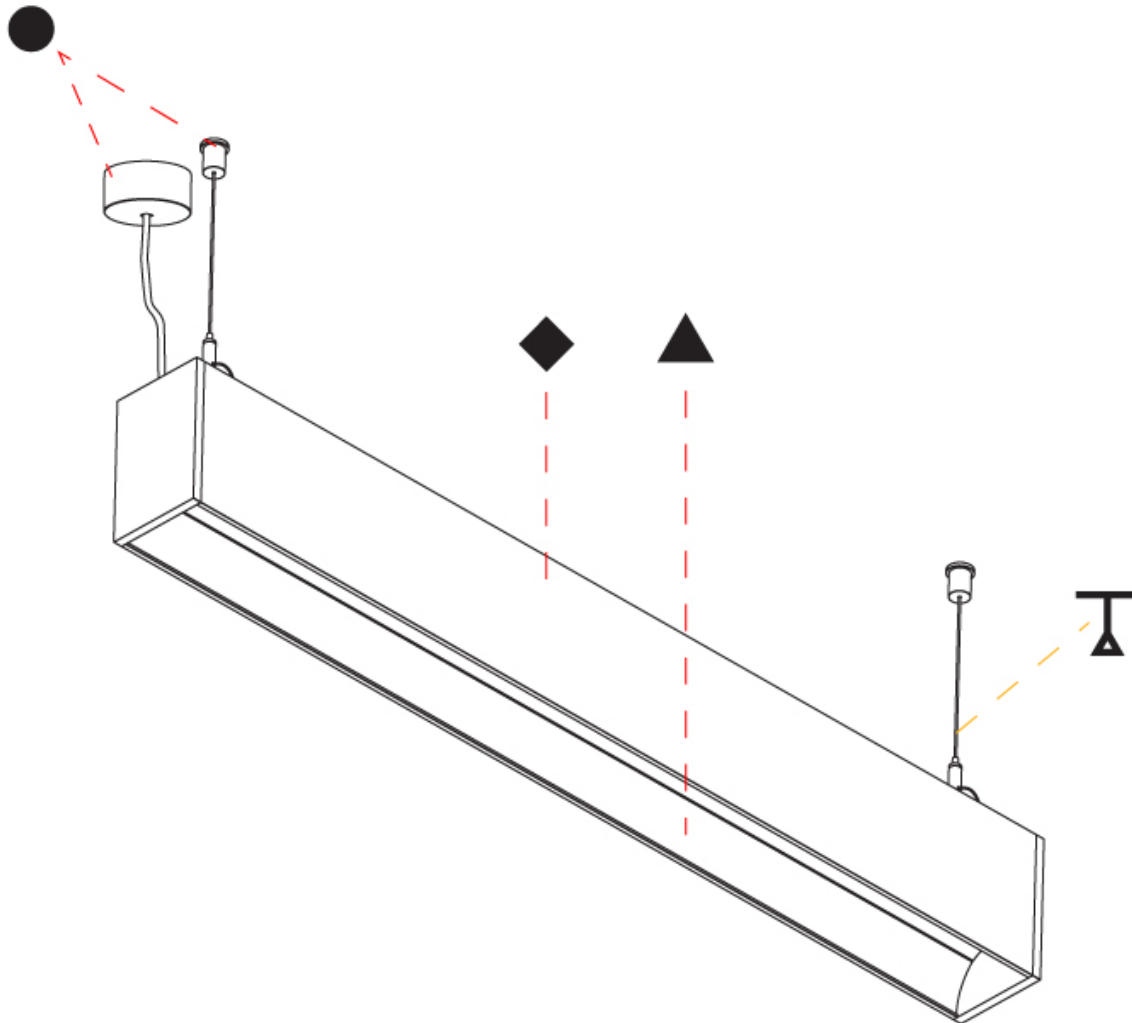

GROOVE SQUARE SUSPENSION

A30812-

PROJECT	_____
TYPE	_____
SPECIFIER	_____
QUANTITY	_____
DATE	_____

A