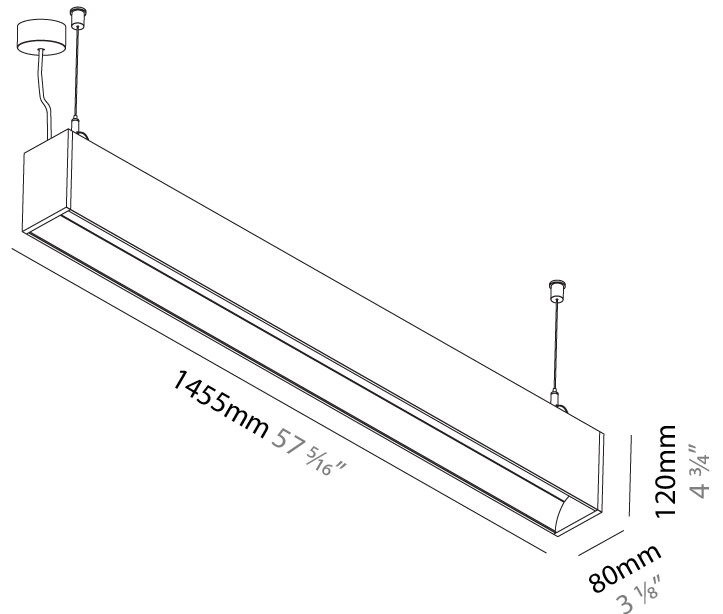

GENERAL

Series: Groove
Subseries: Groove Square
Brand: Prolight
Division: Architectural
Mounting Type: Suspension
Mounting Location: Ceiling
Subcategory: Profile

PHYSICAL

Shape: Rectangle
Length (mm): 1455
Length (in): 57 5/16
Width (mm): 80
Width (in): 3 1/8
Height (mm): 120
Height (in): 4 3/4
Max. Overall Height (mm): 2120
Max. Overall Height (in): 83 7/16
Light Distribution: Direct
Weight (kg): 6.691
Weight (lbs): 14.751
Diffuser: PMMA - Opal
Fixture Finish: ANA / SSR / BKV / CWI / CRY / HAB / MSR / UFT / ITA / RUA / OGR / FTG / MYG / RWR / LOD / PUS / FRO / FUP / KIA / POP / BLS / SPG / MEY / GOH / GUM / CHC / COM / ABZ / JAG / OBR / MOS / ROR
Fixture Material: Aluminum
Cable Details: 2000mm or 6000mm Transparent Cable

ELECTRICAL

Lamp Type: LED (Zhaga Standard)
Input Wattage (W): 25.3
Total Output Wattage (W): 20 / 16 (3500K)
Dimming: 0-10V Dimming / Phase Dimming (120Vac Only)
Driver Included: Yes
Driver Location: Integrated
Driver Type: Constant Current - 120 / 277Vac
Driver Class: Class 2
Input Voltage (V): 120 - 277
Constant Current (MA): 350 / 500 (3500K)

LED

Color Temperature (°K): 3000 / 3500 / 4000
Max. Delivered Lumen (lm): 1710 / 1774 / 1810
CRI: >90 CRI
Lamp Life (hrs): 50000

OPTICAL

RATINGS AND CERTIFICATIONS

Certified By: Certified for North American Standards
IP rating: IP20