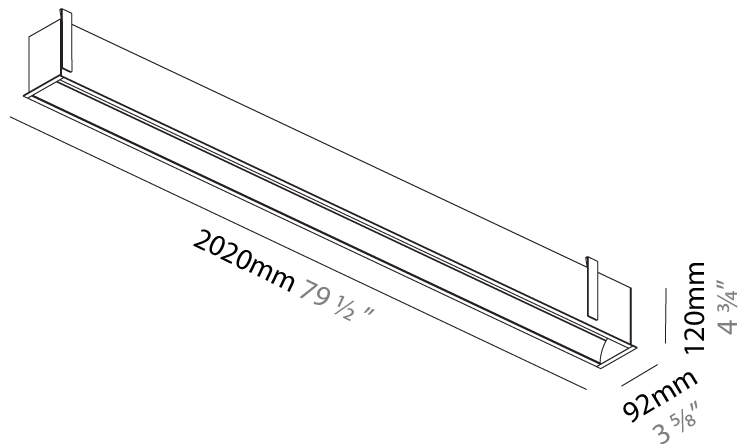

GENERAL

Series: Groove
Subseries: Groove Square
Brand: Prolight
Division: Architectural
Mounting Type: Recessed
Mounting Location: Ceiling
Subcategory: Profile

PHYSICAL

Shape: Rectangle
Length (mm): 2020
Length (in): 79 1/2
Width (mm): 92
Width (in): 3 5/8
Height (mm): 120
Height (in): 4 3/4
Ceiling Thickness (mm): 10 - 25
Ceiling Thickness (in): 3/8 - 1
Min. Recessing Depth (mm): 160
Min. Recessing Depth (in): 6 5/16
Light Distribution: Direct
Weight (kg): 8.638
Weight (lbs): 19
Diffuser: PMMA - Opal
Fixture Finish: ANA / SSR / BKV / CWI / CRY / HAB / MSR / UFT / ITA / RUA / OGR / FTG / MYG / RWR / LOD / PUS / FRO / FUP / KIA / POP / BLS / SPG / MEY / GOH / GUM / CHC / COM / ABZ / JAG / OBR / MOS / ROR
Fixture Material: Aluminum
Cut-out Measurements: 2010mm / 79 1/8" x 85mm / 3 3/8"

ELECTRICAL

Lamp Type: LED (Zhaga Standard)
Input Wattage (W): 35.4
Total Output Wattage (W): 28 / 22.4 (3500K)
Dimming: 0-10V Dimming / Phase Dimming (120Vac Only)
Driver Included: Yes
Driver Location: Integrated
Driver Type: Constant Current - 120 / 277Vac
Driver Class: Class 2
Input Voltage (V): 120 - 277
Constant Current (MA): 350 / 700 (3500K)

LED

Color Temperature (*K): 3000 / 3500 / 4000
Max. Delivered Lumen (lm): 2400 / 2479 / 2530
CRI: >90 CRI
Lamp Life (hrs): 50000

OPTICAL

RATINGS AND CERTIFICATIONS

Certified By: Certified for North American Standards
IP rating: IP20