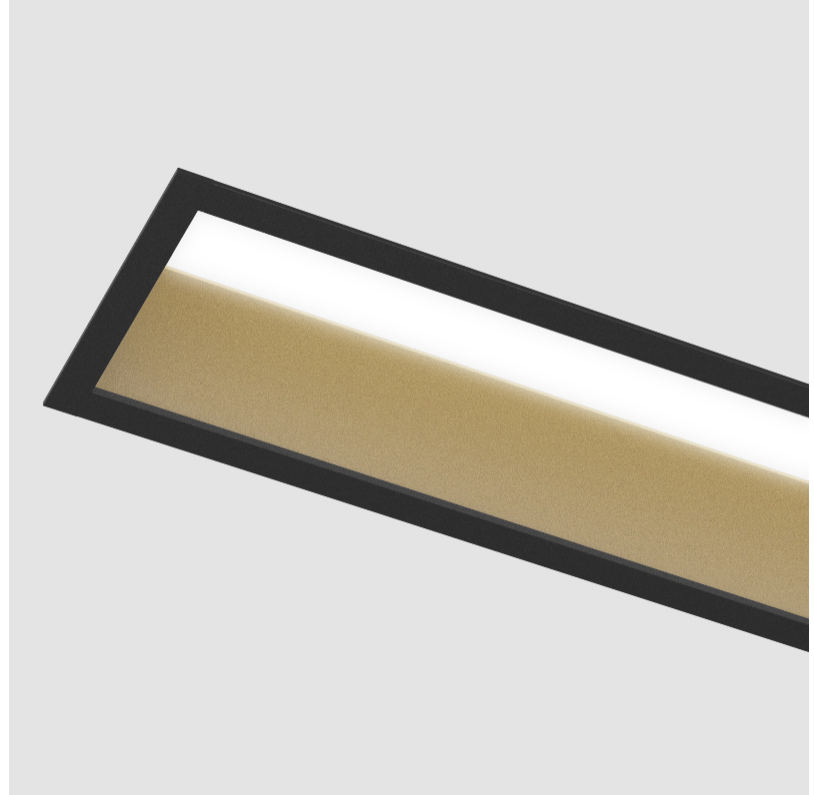

GENERAL

Series: Groove
Subseries: Groove Square
Brand: Prolight
Division: Architectural
Mounting Type: Recessed
Mounting Location: Ceiling
Subcategory: Profile

PHYSICAL

Shape: Rectangle
Length (mm): 2020
Length (in): 79 1/2
Width (mm): 92
Width (in): 3 5/8
Height (mm): 120
Height (in): 4 3/4
Ceiling Thickness (mm): 10 - 25
Ceiling Thickness (in): 3/8 - 1
Min. Recessing Depth (mm): 160
Min. Recessing Depth (in): 6 5/16
Light Distribution: Direct
Weight (kg): 8.638
Weight (lbs): 19
Diffuser: PMMA - Opal
Fixture Finish: [ANA / SSR / BKV / CWI / CRY / HAB / MSR / UFT / ITA / RUA / OGR / FTG / MYG / RWR / LOD / PUS / FRO / FUP / KIA / POP / BLS / SPG / MEY / GOH / GUM / CHC / COM / ABZ / JAG / OBR / MOS / ROR](#)
Fixture Material: Aluminum
Cut-out Measurements: 2010mm / 79 1/8" x 85mm / 3 3/8"

ELECTRICAL

Lamp Type: LED (Zhaga Standard)
Input Wattage (W): 35.4
Total Output Wattage (W): 28 / 22.4 (3500K)
[Dimming: 0-10V Dimming / Phase Dimming (120Vac Only)](#)
Driver Included: Yes
Driver Location: Integrated
Driver Type: Constant Current - 120 / 277Vac
Driver Class: Class 2
Input Voltage (V): 120 - 277
Constant Current (MA): 350 / 700 (3500K)

LED

[Color Temperature (°K): 3000 / 3500 / 4000](#)
Max. Delivered Lumen (lm): 2400 / 2479 / 2530
CRI: >90 CRI
Lamp Life (hrs): 50000

OPTICAL

RATINGS AND CERTIFICATIONS

Certified By: Certified for North American Standards
IP rating: IP20