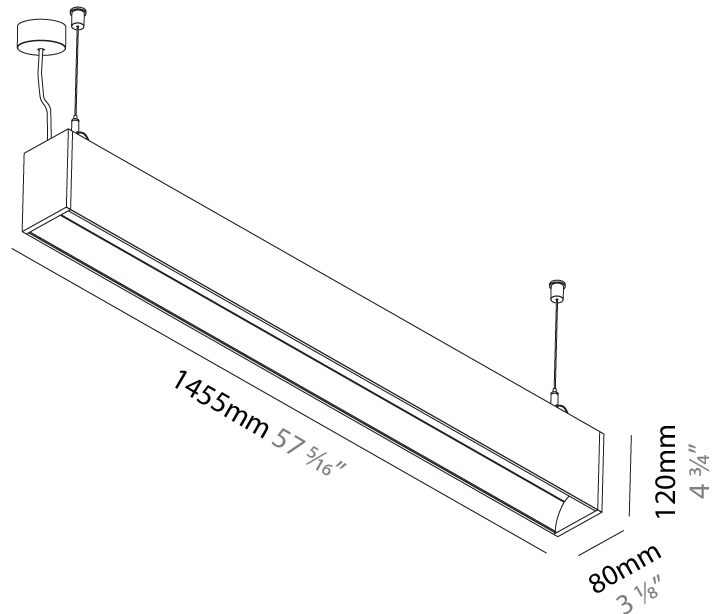

GENERAL

Series: Groove
Subseries: Groove Square
Brand: Prolicht
Division: Architectural
Mounting Type: Suspension
Mounting Location: Ceiling
Subcategory: Profile

PHYSICAL

Shape: Rectangle
Length (mm): 1455
Length (in): 57 5/16
Width (mm): 80
Width (in): 3 1/8
Height (mm): 120
Height (in): 4 3/4
Max. Overall Height (mm): 2120
Max. Overall Height (in): 83 7/16
Light Distribution: Direct
Weight (kg): 6.691
Weight (lbs): 14.751
Diffuser: PMMA - Opal
Fixture Finish: ANA / SSR / BKV / CWI / CRY / HAB / MSR / UFT / ITA / RUA / OGR / FTG / MYG / RWR / LOD / PUS / FRO / FUP / KIA / POP / BLS / SPG / MEY / GOH / GUM / CHC / COM / ABZ / JAG / OBR / MOS / ROR
Fixture Material: Aluminum
Cable Details: 2000mm or 6000mm Transparent Cable

ELECTRICAL

Lamp Type: LED (Zhaga Standard)
Input Wattage (W): 25.3
Total Output Wattage (W): 20 / 16 (3500K)
Dimming: 0-10V Dimming / Phase Dimming (120Vac Only)
Driver Included: Yes
Driver Location: Integrated
Driver Type: Constant Current - 120 / 277Vac
Driver Class: Class 2
Input Voltage (V): 120 - 277
Constant Current (MA): 350 / 500 (3500K)

LED

Color Temperature (°K): 3000 / 3500 / 4000
Max. Delivered Lumen (lm): 1710 / 1774 / 1810
CRI: >90 CRI
Lamp Life (hrs): 50000

OPTICAL

RATINGS AND CERTIFICATIONS

Certified By: Certified for North American Standards
IP rating: IP20