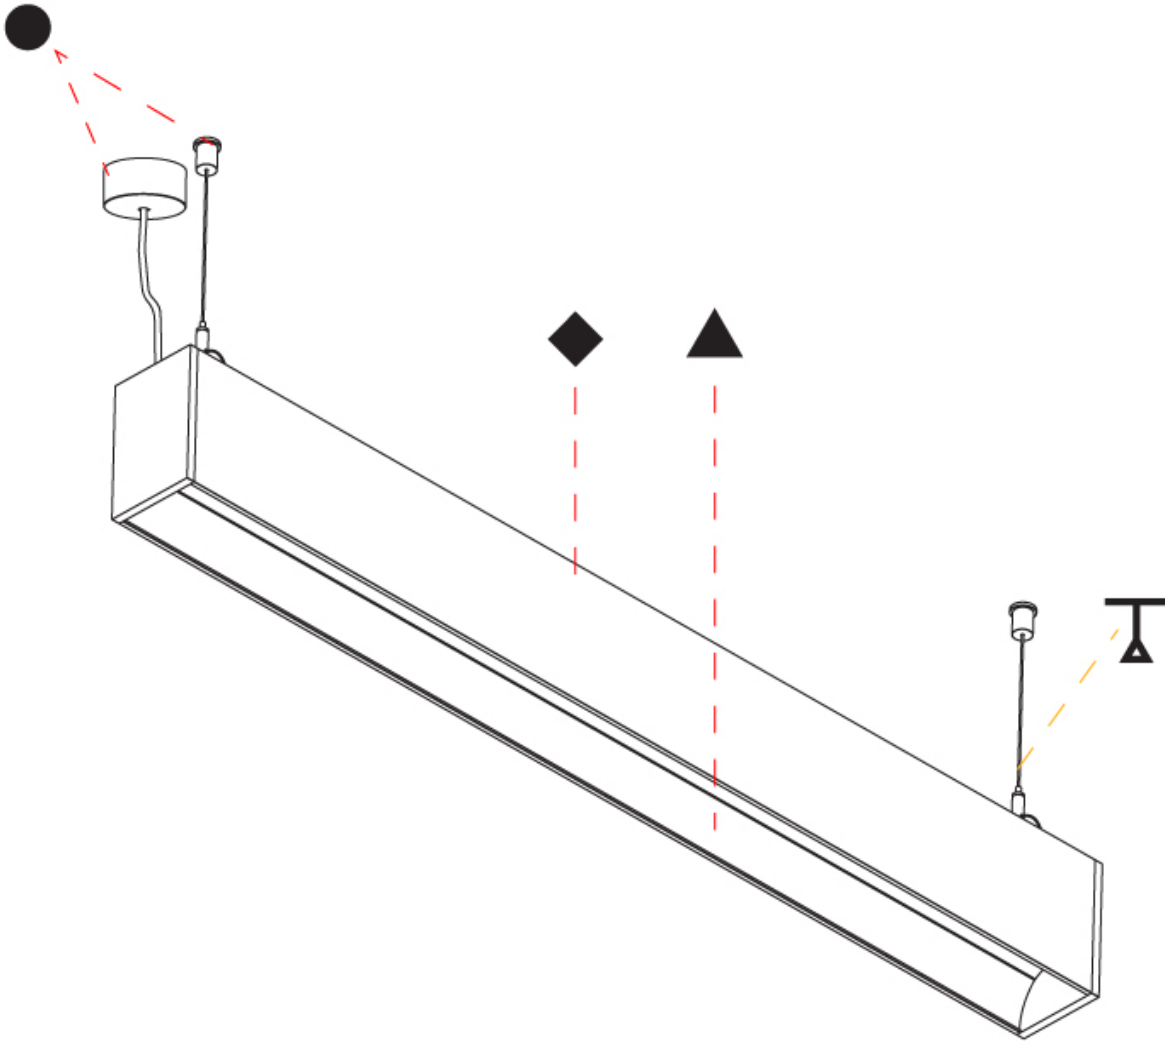

GROOVE SQUARE SUSPENSION

A30813-

PROJECT
TYPE
SPECIFIER
QUANTITY
DATE

A