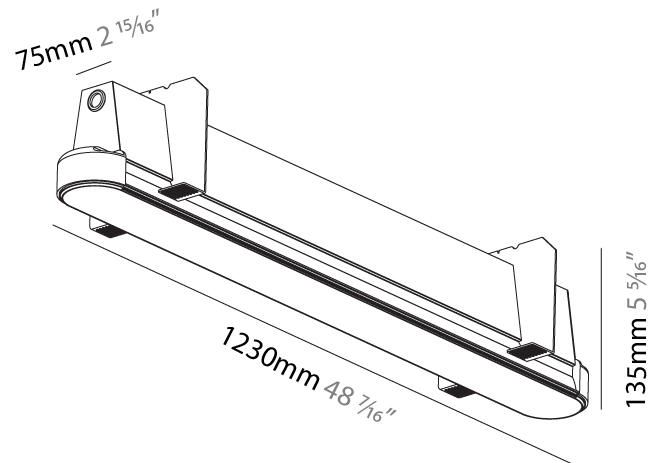

PHYSICAL

Shape: Oblong
Length (mm): 1230
Length (in): 48 ⁷/₁₆
Width (mm): 75
Width (in): 2 ¹⁵/₁₆
Height (mm): 135
Height (in): 5 ⁵/₁₆
Ceiling Thickness (mm): 10 / 12.5 / 15
Ceiling Thickness (in): 3/8 or 1/2 or 9/16
Min. Recessing Depth (mm): 170
Min. Recessing Depth (in): 6 ¹¹/₁₆
Light Distribution: Direct
Weight (kg): 5.033
Weight (lbs): 11.07
Installation Requirement: Ceiling Thickness: 10mm / 12mm / 15mm
Diffuser: PMMA - Opal
Fixture Finish: SSR / BKV / CWI / CRY / HAB / UFT / ITA / RUA / FTG / MYG / LOD / PUS / FRO / FUP / KIA / POP / BLS / SPG / MEY / GOH / GUM / CHC / COM / ABZ / JAG / OBR / MOS / ROR
Fixture Material: Aluminum
Cut-out Measurements: 1248mm / 49 1/8" x 92mm / 3 5/8"
Upon Request: Unique Sizes Unique Ceiling Thickness

ELECTRICAL

Lamp Type: LED (Zhaga Standard)
Input Wattage (W): 20.2
Total Output Wattage (W): 16 / 12.8 (3500K)
Dimming: 0-10V Dimming / Phase Dimming (120Vac Only)
Driver Included: Yes
Driver Location: Integrated
Driver Type: Constant Current - 120 / 277Vac
Driver Class: Class 2
Input Voltage (V): 120 - 277
Constant Current (MA): 350 / 400 (3500K)

LED

Color Temperature (°K): 3000 / 3500 / 4000
Max. Delivered Lumen (lm): 1370 / 1421 / 1450
CRI: >90 CRI
Lamp Life (hrs): 50000
Upon Request: Special Color Temperature RGB-W Tunable White CRI (no minimum qty) price increase + longer lead time

OPTICAL

RATINGS AND CERTIFICATIONS

Certified By: Certified for North American Standards
IP rating: IP20