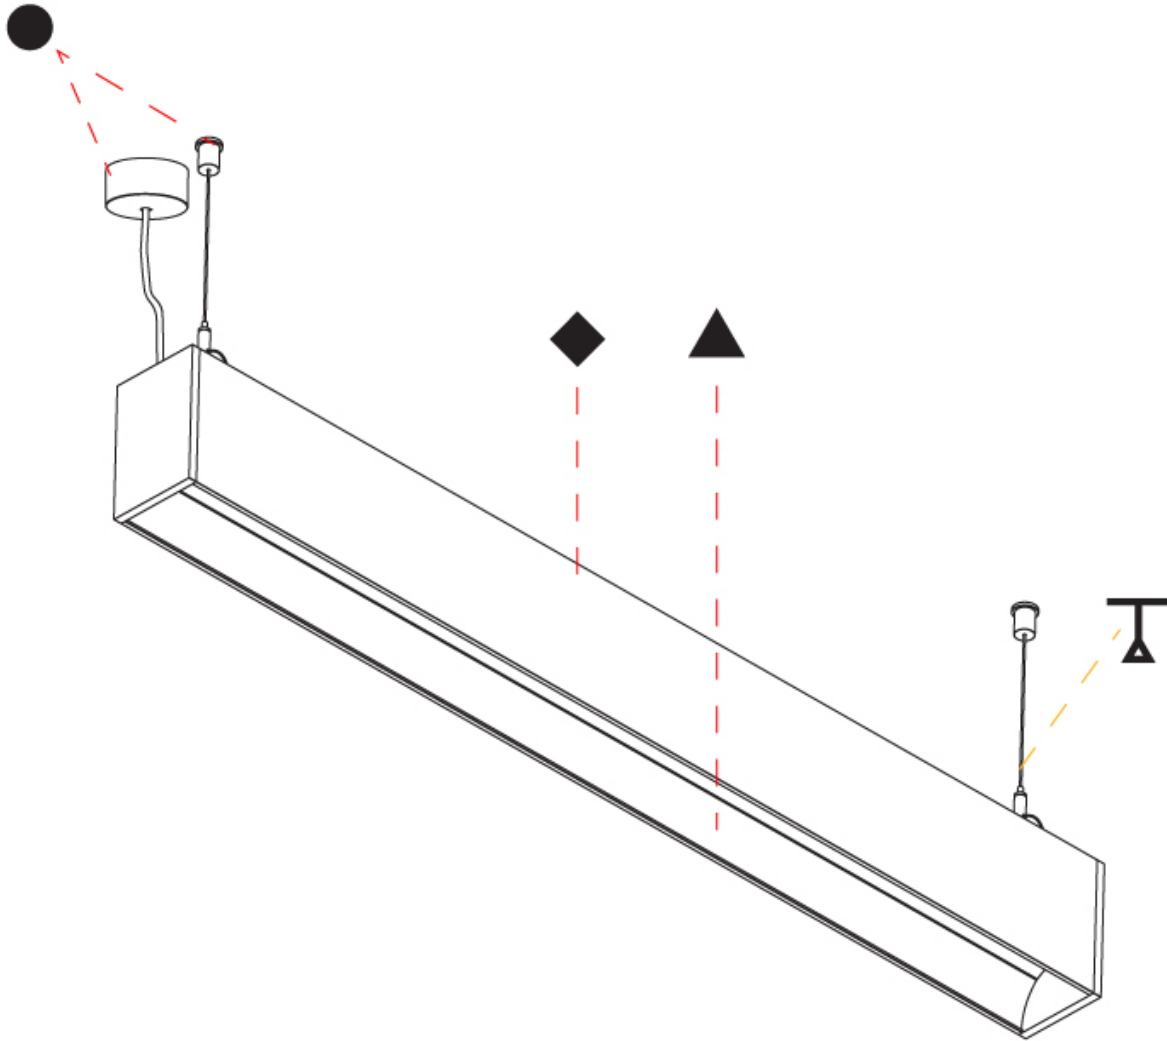

GROOVE SQUARE SUSPENSION

A30813-

PROJECT	_____
TYPE	_____
SPECIFIER	_____
QUANTITY	_____
DATE	_____

A