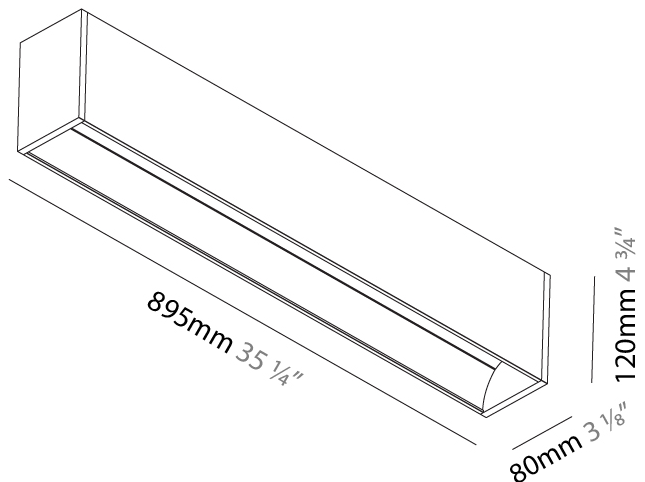

1. To build a product code in our configurator select the specify button on the base model # product page
2. To build a manual product code on this datasheet choose from the options listed below in blue font and add the suffix to the base model #

GENERAL

Series: Groove
Subseries: Groove Square
Brand: Prolicht
Division: Architectural
Mounting Type: Surface
Mounting Location: Ceiling
Subcategory: Profile

PHYSICAL

Shape: Rectangle
Length (mm): 895
Length (in): 35 1/4
Width (mm): 80
Width (in): 3 1/8
Height (mm): 120
Height (in): 4 3/4
Light Distribution: Direct
Weight (kg): 4.155
Weight (lbs): 9.14
Diffuser: PMMA - Opal
Fixture Finish: ANA / SSR / BKV / CWI / CRY / HAB / MSR / UFT / ITA / RUA / OGR / FTG / MYG / RWR / LOD / PUS / FRO / FUP / KIA / POP / BLS / SPG / MEY / GOH / GUM / CHC / COM / ABZ / JAG / OBR / MOS / ROR
Fixture Material: Aluminum

ELECTRICAL

Lamp Type: LED (Zhaga Standard)
Input Wattage (W): 15.2
Total Output Wattage (W): 12 / 11.1 (3500K)
Dimming: 0-10V Dimming / Phase Dimming (120Vac Only)
Driver Included: Yes
Driver Location: Integrated
Driver Type: Constant Current - 120 / 277Vac
Driver Class: Class 2
Input Voltage (V): 120 - 277
Constant Current (MA): 350 / 375 (3500K)

LED

Color Temperature (°K): 3000 / 3500 / 4000
Max. Delivered Lumen (lm): 1030 / 1058 / 1080
CRI: >90 CRI
Lamp Life (hrs): 50000

OPTICAL

RATINGS AND CERTIFICATIONS

Certified By: Certified for North American Standards
IP rating: IP20