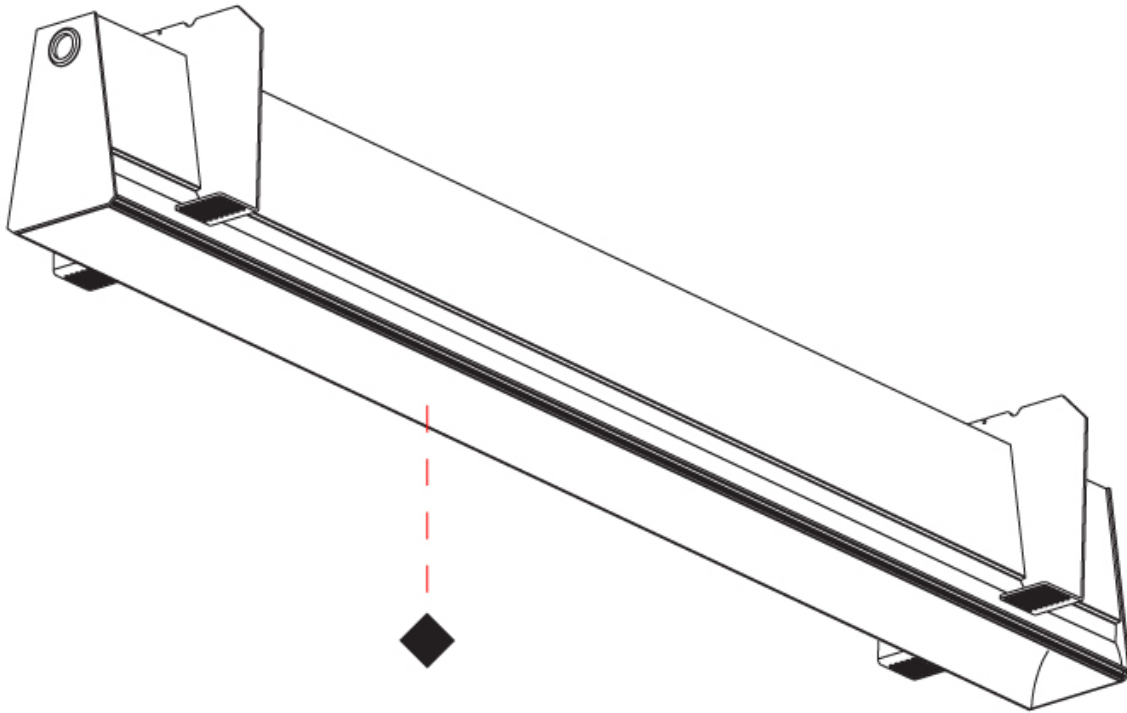

GROOVE SQUARE TRIMLESS

A35651-

PROJECT _____

TYPE _____

SPECIFIER _____

QUANTITY _____

DATE _____