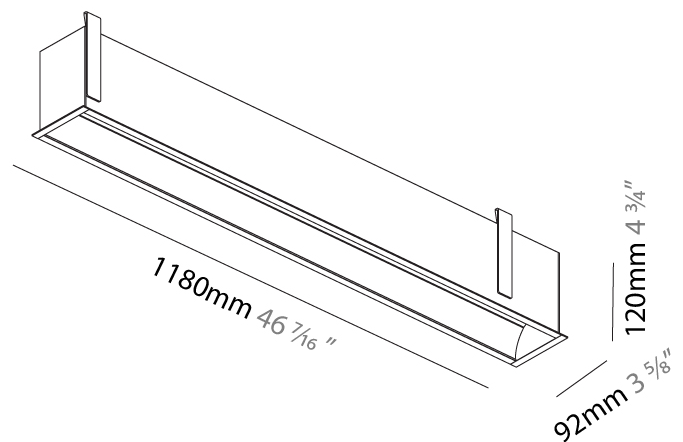

GENERAL

Series: Groove
Subseries: Groove Square
Brand: Prolight
Division: Architectural
Mounting Type: Recessed
Mounting Location: Ceiling
Subcategory: Profile

PHYSICAL

Shape: Rectangle
Length (mm): 1180
Length (in): 46 7/16
Width (mm): 92
Width (in): 3 5/8
Height (mm): 120
Height (in): 4 3/4
Ceiling Thickness (mm): 10 - 25
Ceiling Thickness (in): 3/8 - 1
Min. Recessing Depth (mm): 160
Min. Recessing Depth (in): 6 5/16
Light Distribution: Direct
Weight (kg): 5.195
Weight (lbs): 11.43
Diffuser: PMMA - Opal
Fixture Finish: [ANA / SSR / BKV / CWI / CRY / HAB / MSR / UFT / ITA / RUA / OGR / FTG / MYG / RWR / LOD / PUS / FRO / FUP / KIA / POP / BLS / SPG / MEY / GOH / GUM / CHC / COM / ABZ / JAG / OBR / MOS / ROR](#)
Fixture Material: Aluminum
Cut-out Measurements: 1170mm / 46 1/16" x 85mm / 3 3/8"

ELECTRICAL

Lamp Type: LED (Zhaga Standard)
Input Wattage (W): 20.2
Total Output Wattage (W): 16 / 12.8 (3500K)
Dimming: [0-10V Dimming / Phase Dimming (120Vac Only)](#)
Driver Included: Yes
Driver Location: Integrated
Driver Type: Constant Current - 120 / 277Vac
Driver Class: Class 2
Input Voltage (V): 120 - 277
Constant Current (MA): 350 / 400 (3500K)

LED

Color Temperature (°K): [3000 / 3500 / 4000](#)
Max. Delivered Lumen (lm): 1370 / 1421 / 1450
CRI: >90 CRI
Lamp Life (hrs): 50000

OPTICAL

RATINGS AND CERTIFICATIONS

Certified By: Certified for North American Standards
IP rating: IP20